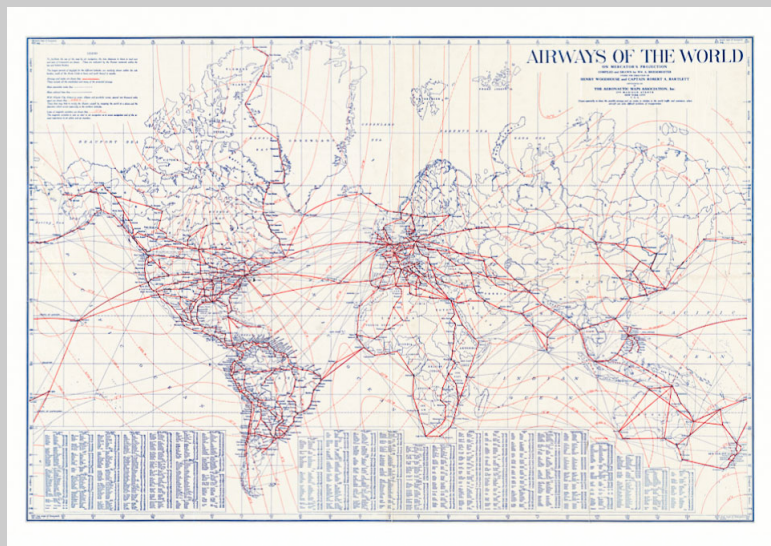

11179613

11179615

11179616

11179617

11179618

11179619