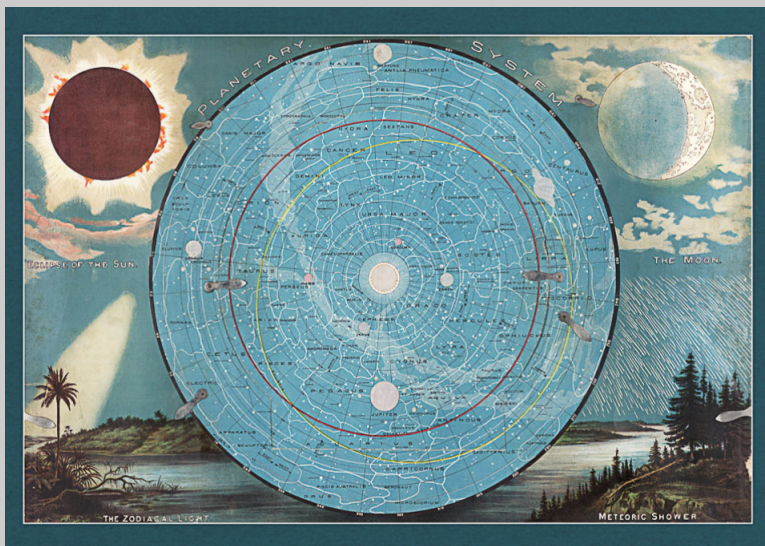

11179613

11179615

11179616

11179617

11179618

11179619

11179621

- REFERENCE
- | | | | |
|-------------------------------------|----------------------|---------------------------|--|
| 1 Effects of Temperature upon land | 7 Clouds | 13 Aurora | 21 Reflected light |
| 2 Effects of "d" of the "D. Malvern | 8 " " | 14 Aurora borealis | 22 Aurora borealis or "Aurora with a Wisp" |
| 3 Barometrical | 9 " " | 15 Aurora australis | 23 Lightening |
| 4 Fog | 10 Rain | 16 Halo | 24 Lightning conductor |
| 5 " " | 11 Snow | 17 " " | 25 Aurora borealis |
| 6 " " | 12 Protoplasmic snow | 18 Perihelion or Aphelion | |

11179306

11179307

The planet Jupiter boasts the most spectacular light shows in the solar system, with colorful and shifting light displays that are the most intense anywhere. Jupiter's auroras are hundreds of times brighter than Earth's and last for hours, sometimes days. The auroras are caused by charged particles from Jupiter's powerful magnetic field interacting with the planet's atmosphere. The auroras are visible from Earth and are a popular sight for astronomers and space enthusiasts alike. The auroras are a testament to the power of Jupiter's magnetic field and the dynamic nature of the planet's atmosphere.