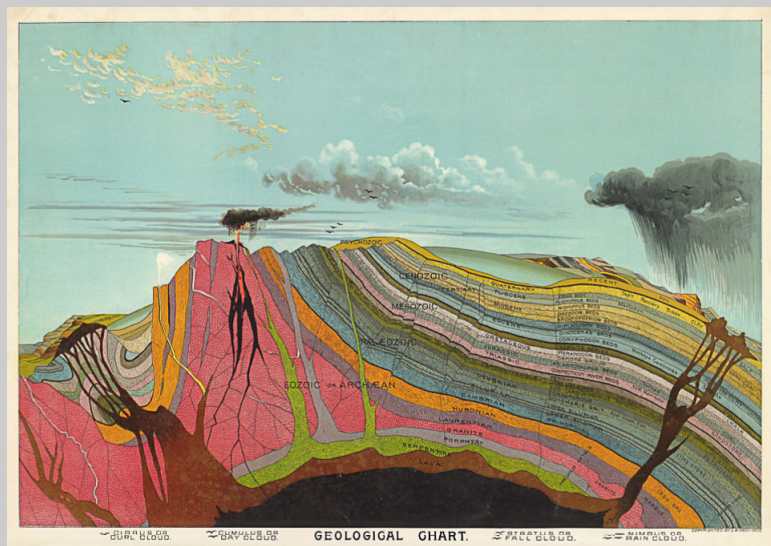

11179602

11179607

11179608

11179609

11179610

11179611