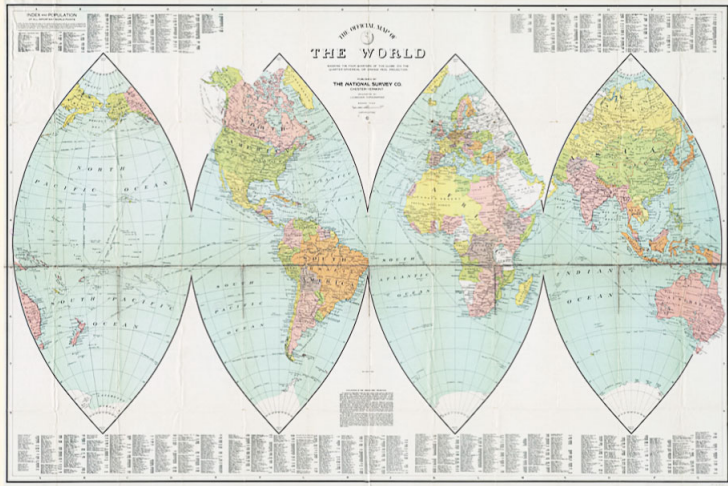

11179621

11179622

11179625

11179626