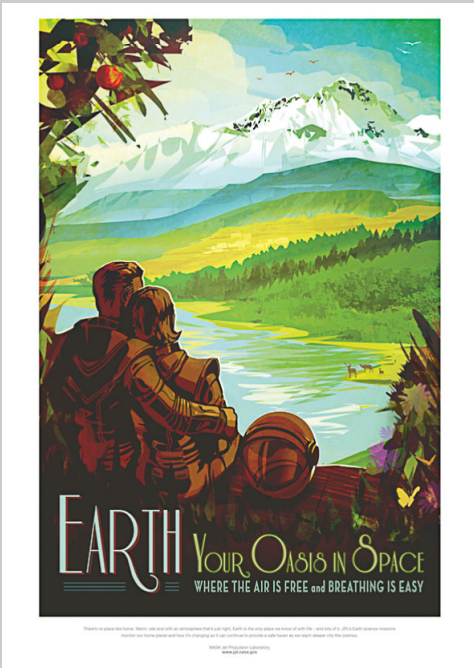

11179301

11179302

11179303

11179305

11179306

11179307