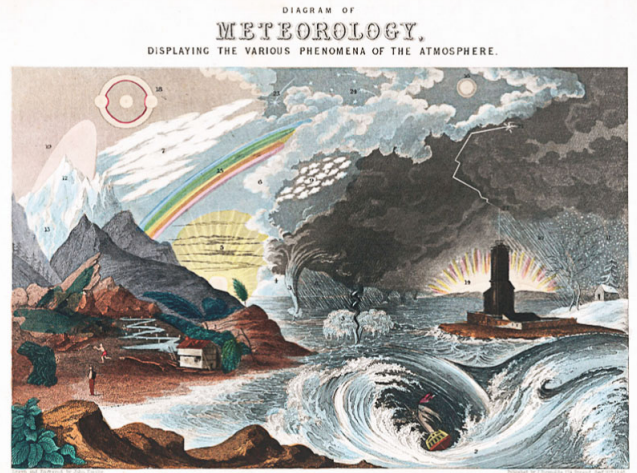

11179621

11179622

11179625

11179626