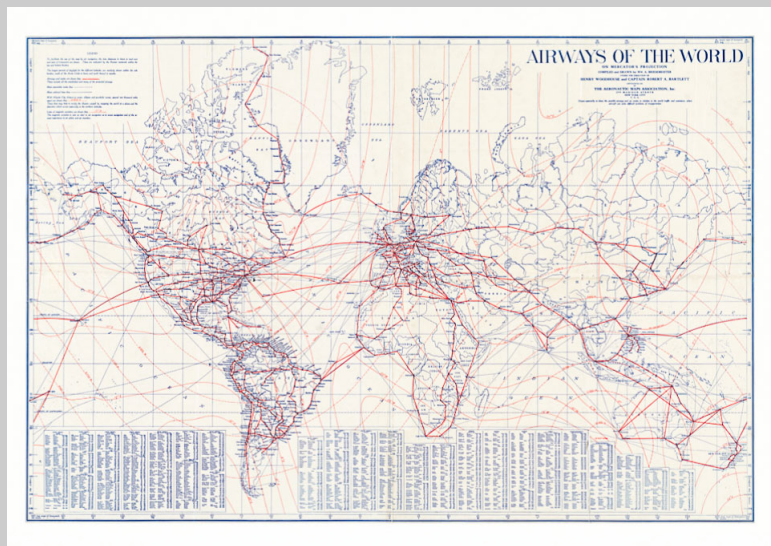

11179613

11179615

11179616

11179617

11179618

11179619

11179621

- REFERENCE
- | | | | |
|--|----------------------|---------------------------|---|
| 1 Effects of Temperature upon the land | 7 Clouds | 13 Aurora | 19 Zodiacal light |
| 2 Effects of "d" of the "D. Malvern | 8 Comets | 14 Aurora borealis | 20 Aurora Australis or "Sail with a Wing" |
| 3 Barometrical | 9 Stars or sun cloud | 15 Aurora australis | 21 Lightnings |
| 4 Fog | 10 Snow | 16 Rain | 22 Lightning conductors |
| 5 "C" "C" | 11 Dew | 17 Protoplasmic snow | 23 Aurora borealis |
| | | 18 Perihelion or Aphelion | |