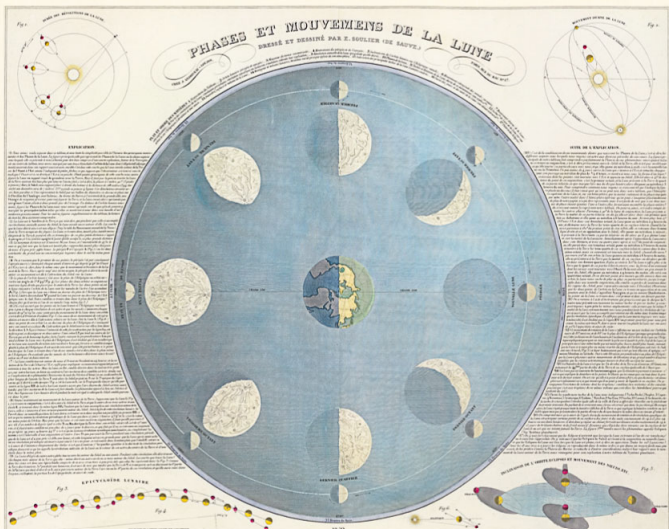

11179621

11179622

11179625

11179626