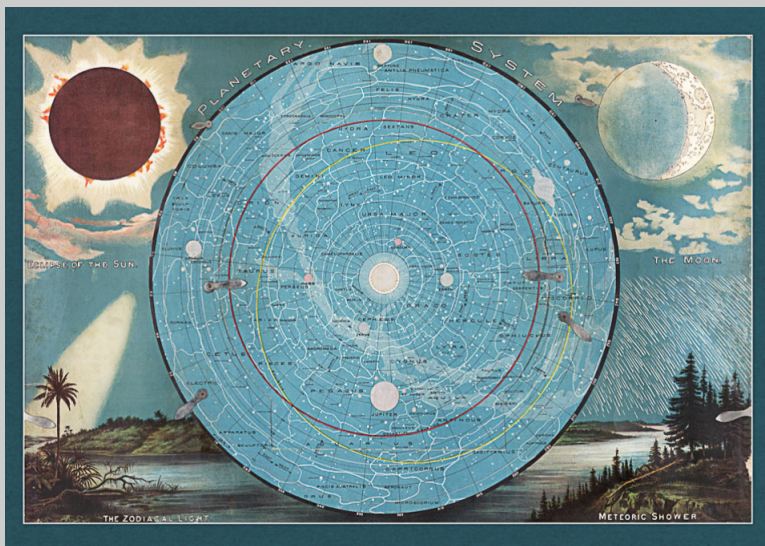

11179613

11179615

11179616

11179617

11179618

11179619

11179621

- REFERENCE
- | | | | |
|--|----------------------|---------------------------|---|
| 1 Effects of Temperature upon the land | 7 Clouds | 13 Aurora | 19 Zodiacal light |
| 2 Effects of "d" of the "D. Malvern | 8 Comets | 14 Aurora borealis | 20 Aurora Australis or "Sail with a Wing" |
| 3 Barometrical | 9 Stars or sun cloud | 15 Aurora australis | 21 Lightnings |
| 4 Fog | 10 Snow | 16 Rain | 22 Lightning conductors |
| 5 "C" "C" | 11 Dew | 17 Protoplasmic snow | 23 Aurora borealis |
| | | 18 Perihelion or Aphelion | |