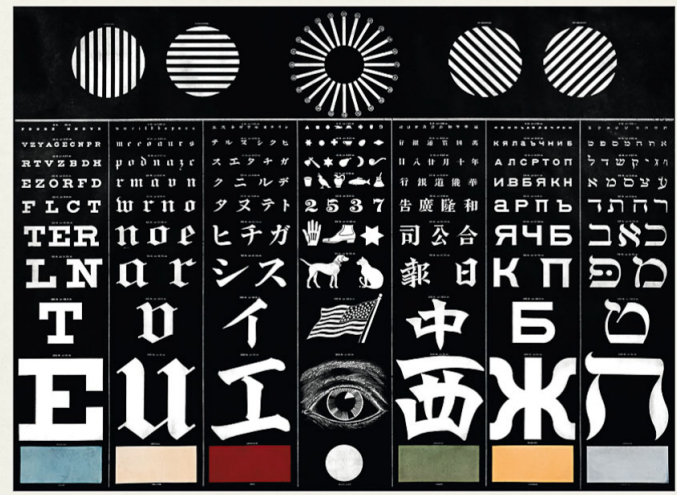

11179621

11179622

11179625

11179626