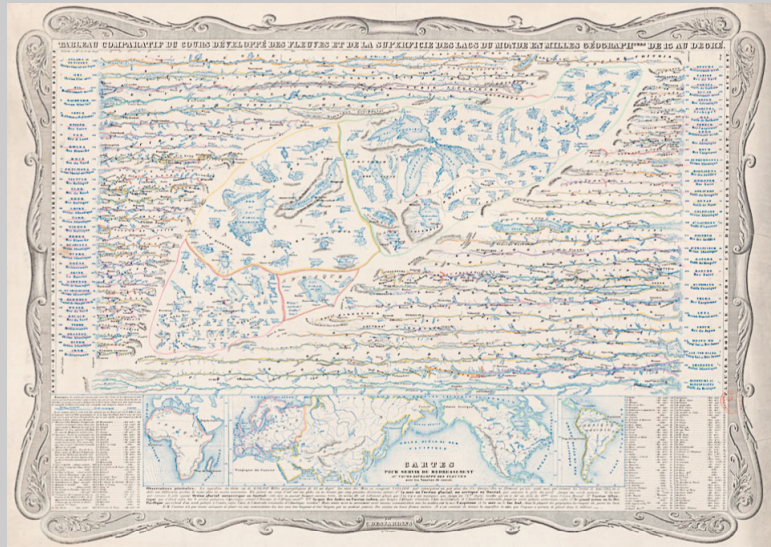

11179613

11179615

11179616

11179617

11179618

11179619

11179621

- REFERENCE
- | | | | |
|--|----------------------|---------------------------|---|
| 1 Effects of Temperature upon the land | 7 Clouds | 13 Aurora | 19 Zodiacal light |
| 2 Effects of "d" of the "D. Malvern | 8 Comets | 14 Aurora borealis | 20 Aurora Australis or "Sail with a Wing" |
| 3 Barometrical | 9 Stars or sun cloud | 15 Aurora australis | 21 Lightnings |
| 4 Fog | 10 Snow | 16 Rain | 22 Lightning conductors |
| 5 "C" "C" | 11 Dew | 17 Protoplasmic snow | 23 Aurora borealis |
| | | 18 Perihelion or Aphelion | |